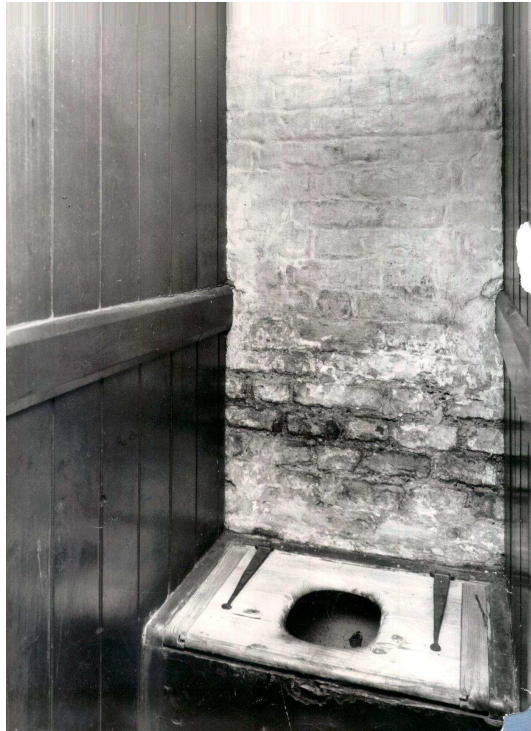

## Pooles Park Toilets

The Pooles Park deluxe model (1876-1938). Here photographed in 1938 shortly before its final flush.

Pictures from the outdoor loos in the playground. Already condemned when these photos were taken in 2008. On the left are the girls and on the right the boys.

Boys loos on the ground floor in what was the Infant school. The sign appears on the inside of the door of several of the partitioned loos.